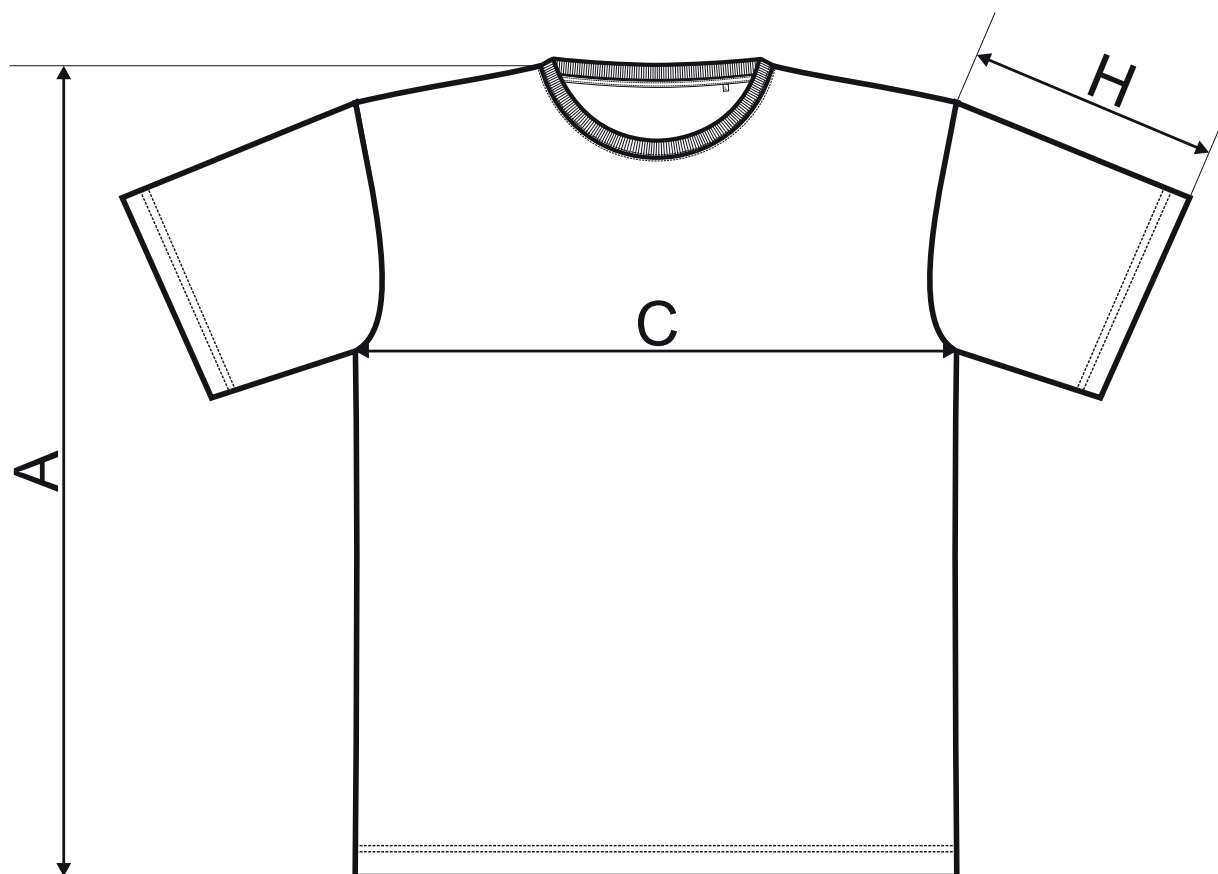

F38 Basic Free

SIZE SPECIFICATION [cm]

size	4	6	8	10	12
A	43	46	52	58	64
C	34	37	40	43	46
H	11	13	15	16	17

All size specifications listed are in cm. Accepted tolerance of up to $\pm 5\%$.

Barva 12 / Colour 12: