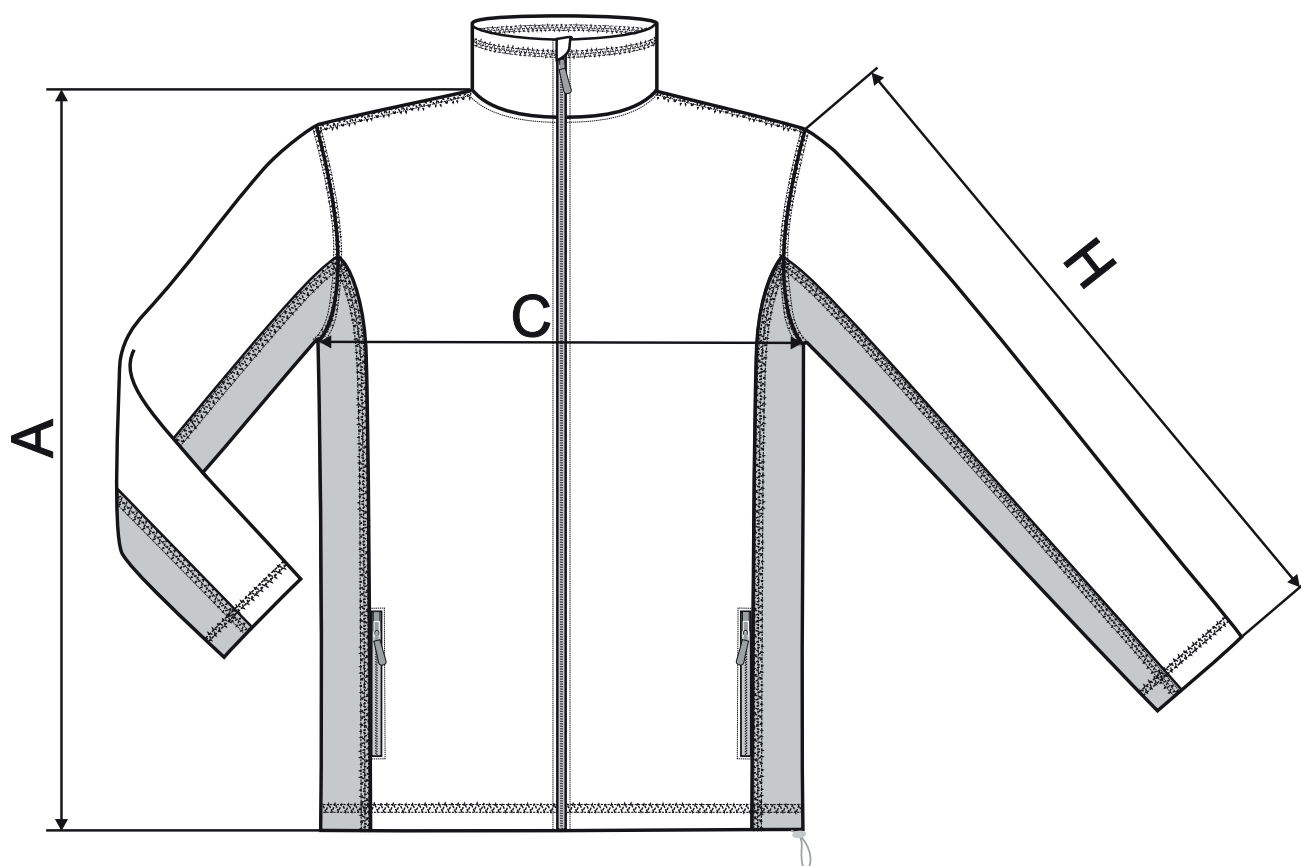

527 Frosty ♂

SIZE SPECIFICATION [cm]

NEW

size	S	M	L	XL	2XL	3XL	4XL
A	69	71	73	75	77	79	81
C	50	54	58	62	67	73	79
H	66	67	68	69	70	71	72

SIZE SPECIFICATION [cm]

ORIGINAL

size	S	M	L	XL	2XL	3XL	4XL
A	69	71	73	75	77	80	83
C	56	58	60	62	64	67	70
H	64	66	68	70	72	73	74

All size specifications listed are in cm. Accepted tolerance of up to ± 5%.

STANDARD
100
PG020 153249
OETI

amfori
Trade with purpose